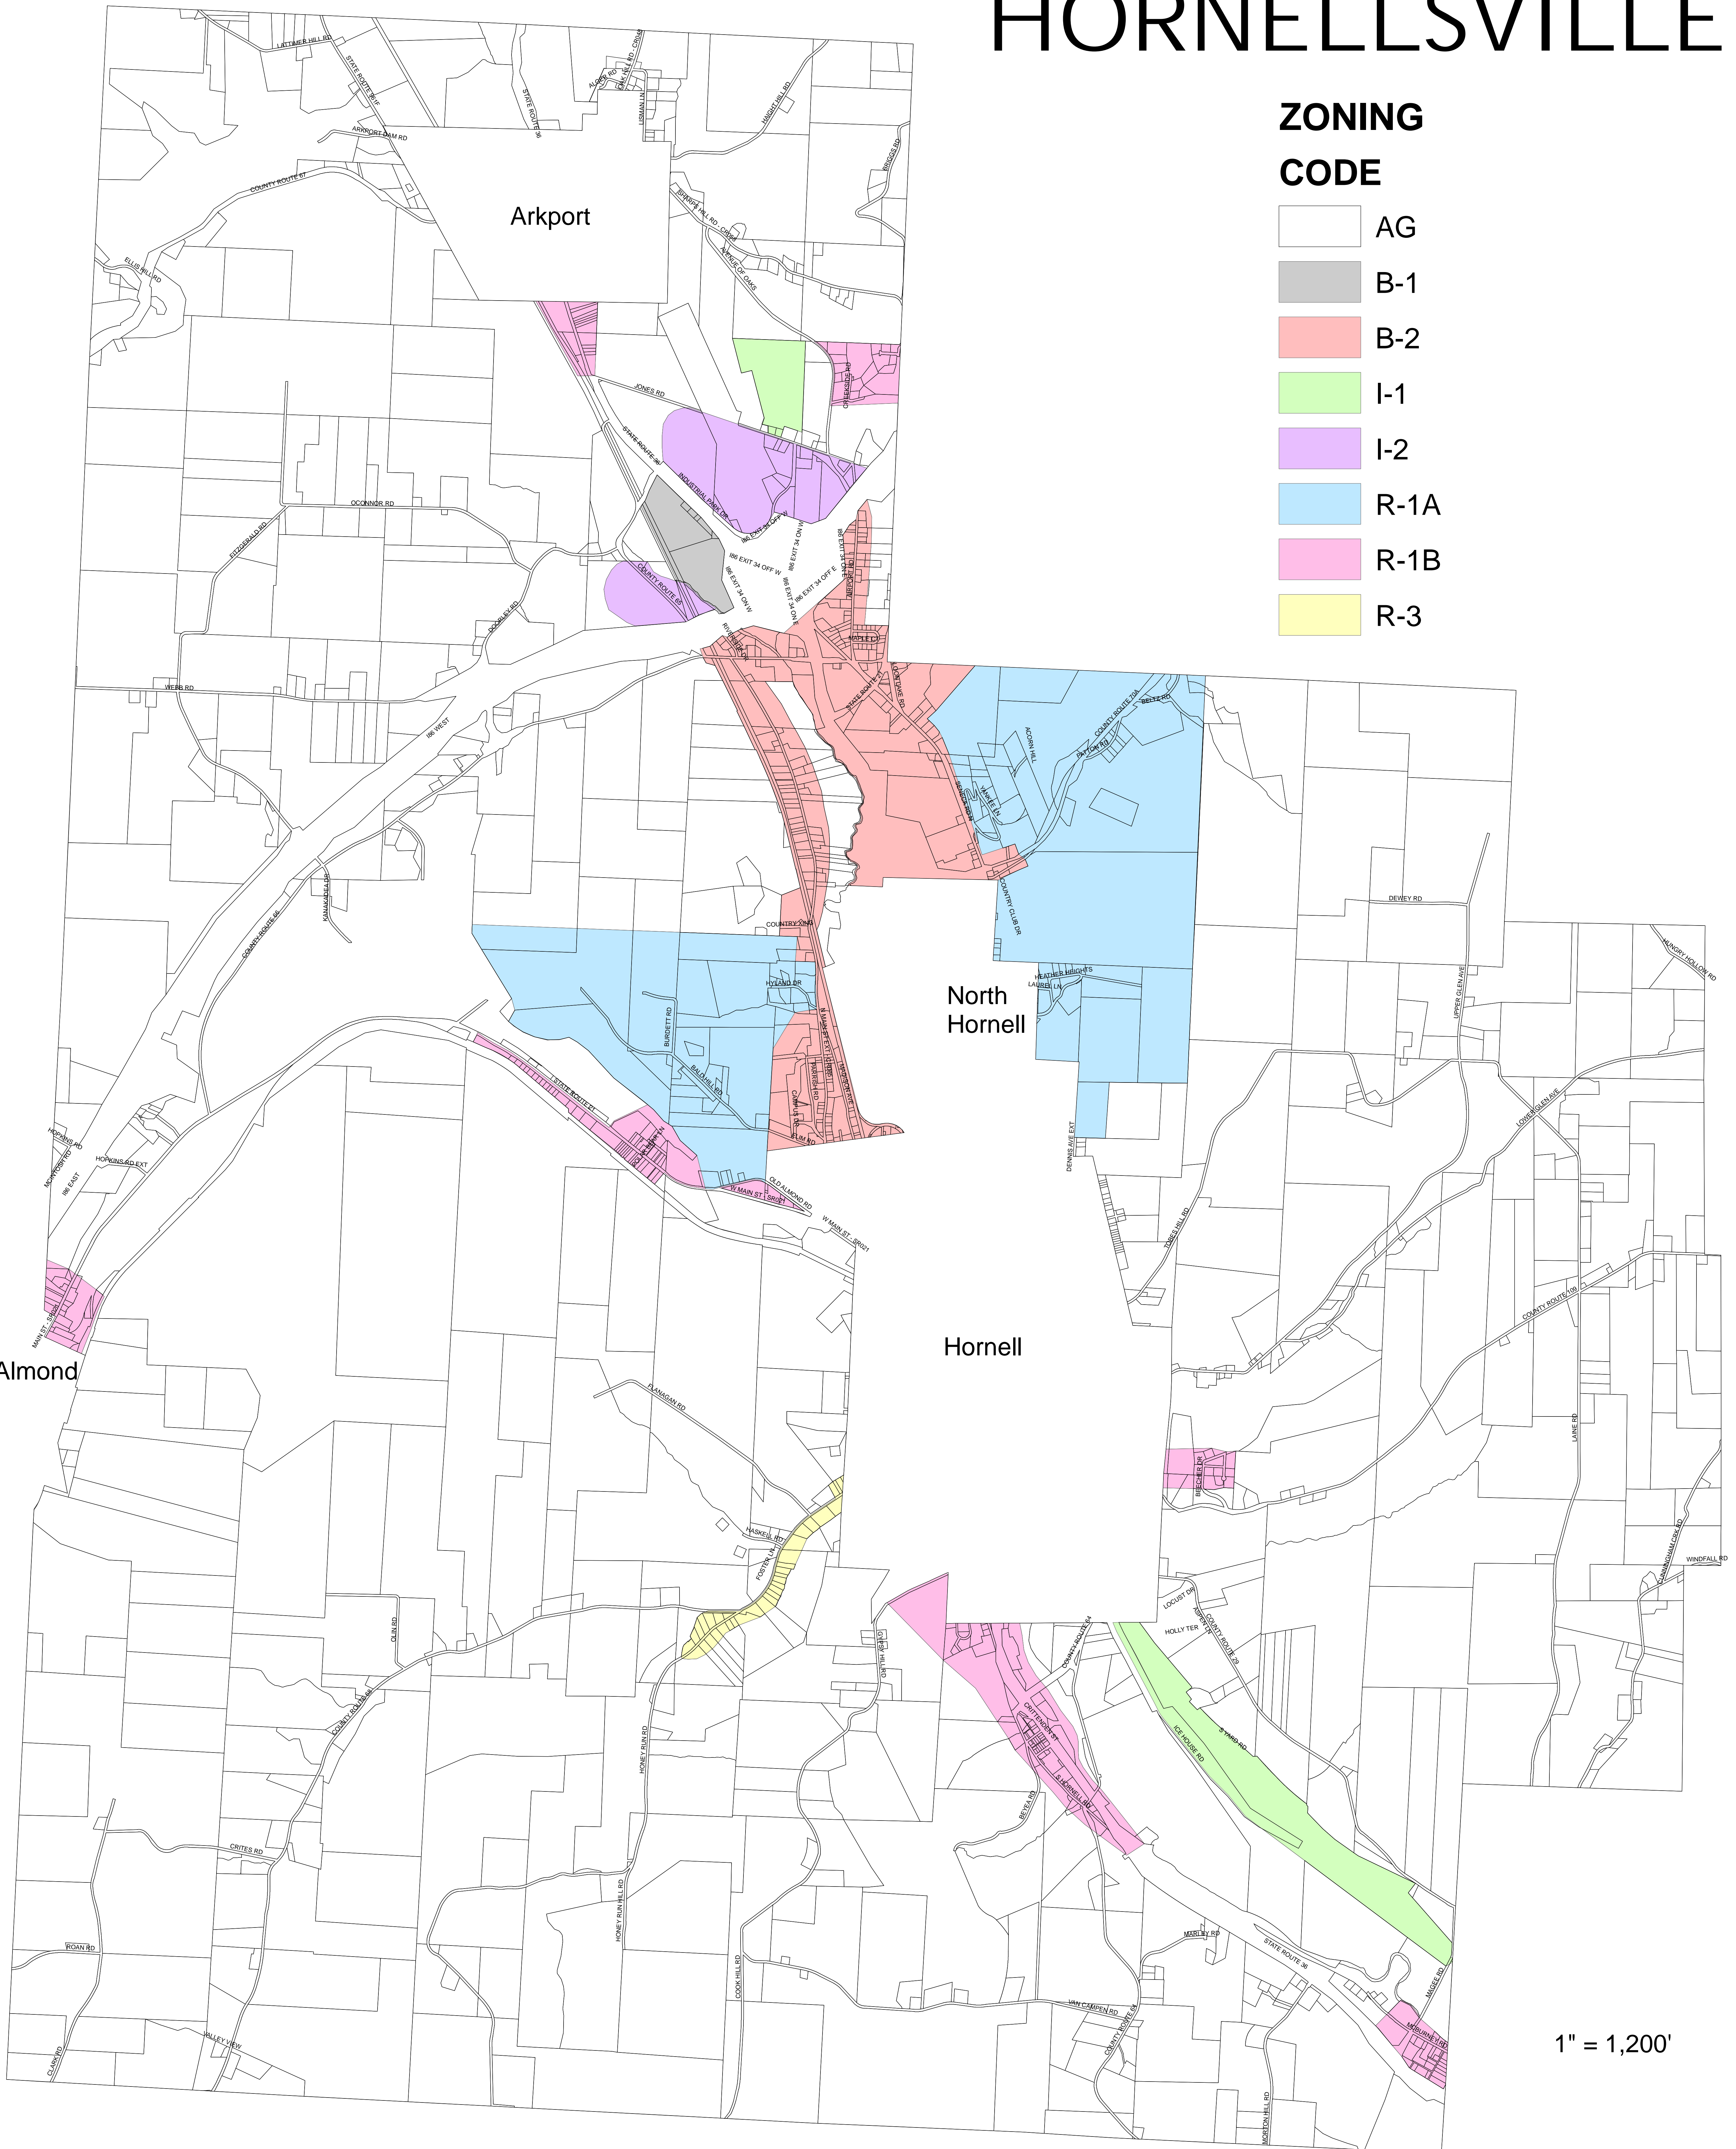

HORNELLSVILLE

ZONING CODE

- AG
- B-1
- B-2
- I-1
- I-2
- R-1A
- R-1B
- R-3

1" = 1,200'

For further information contact:
Jim Schieder (CEO) 607-382-3936