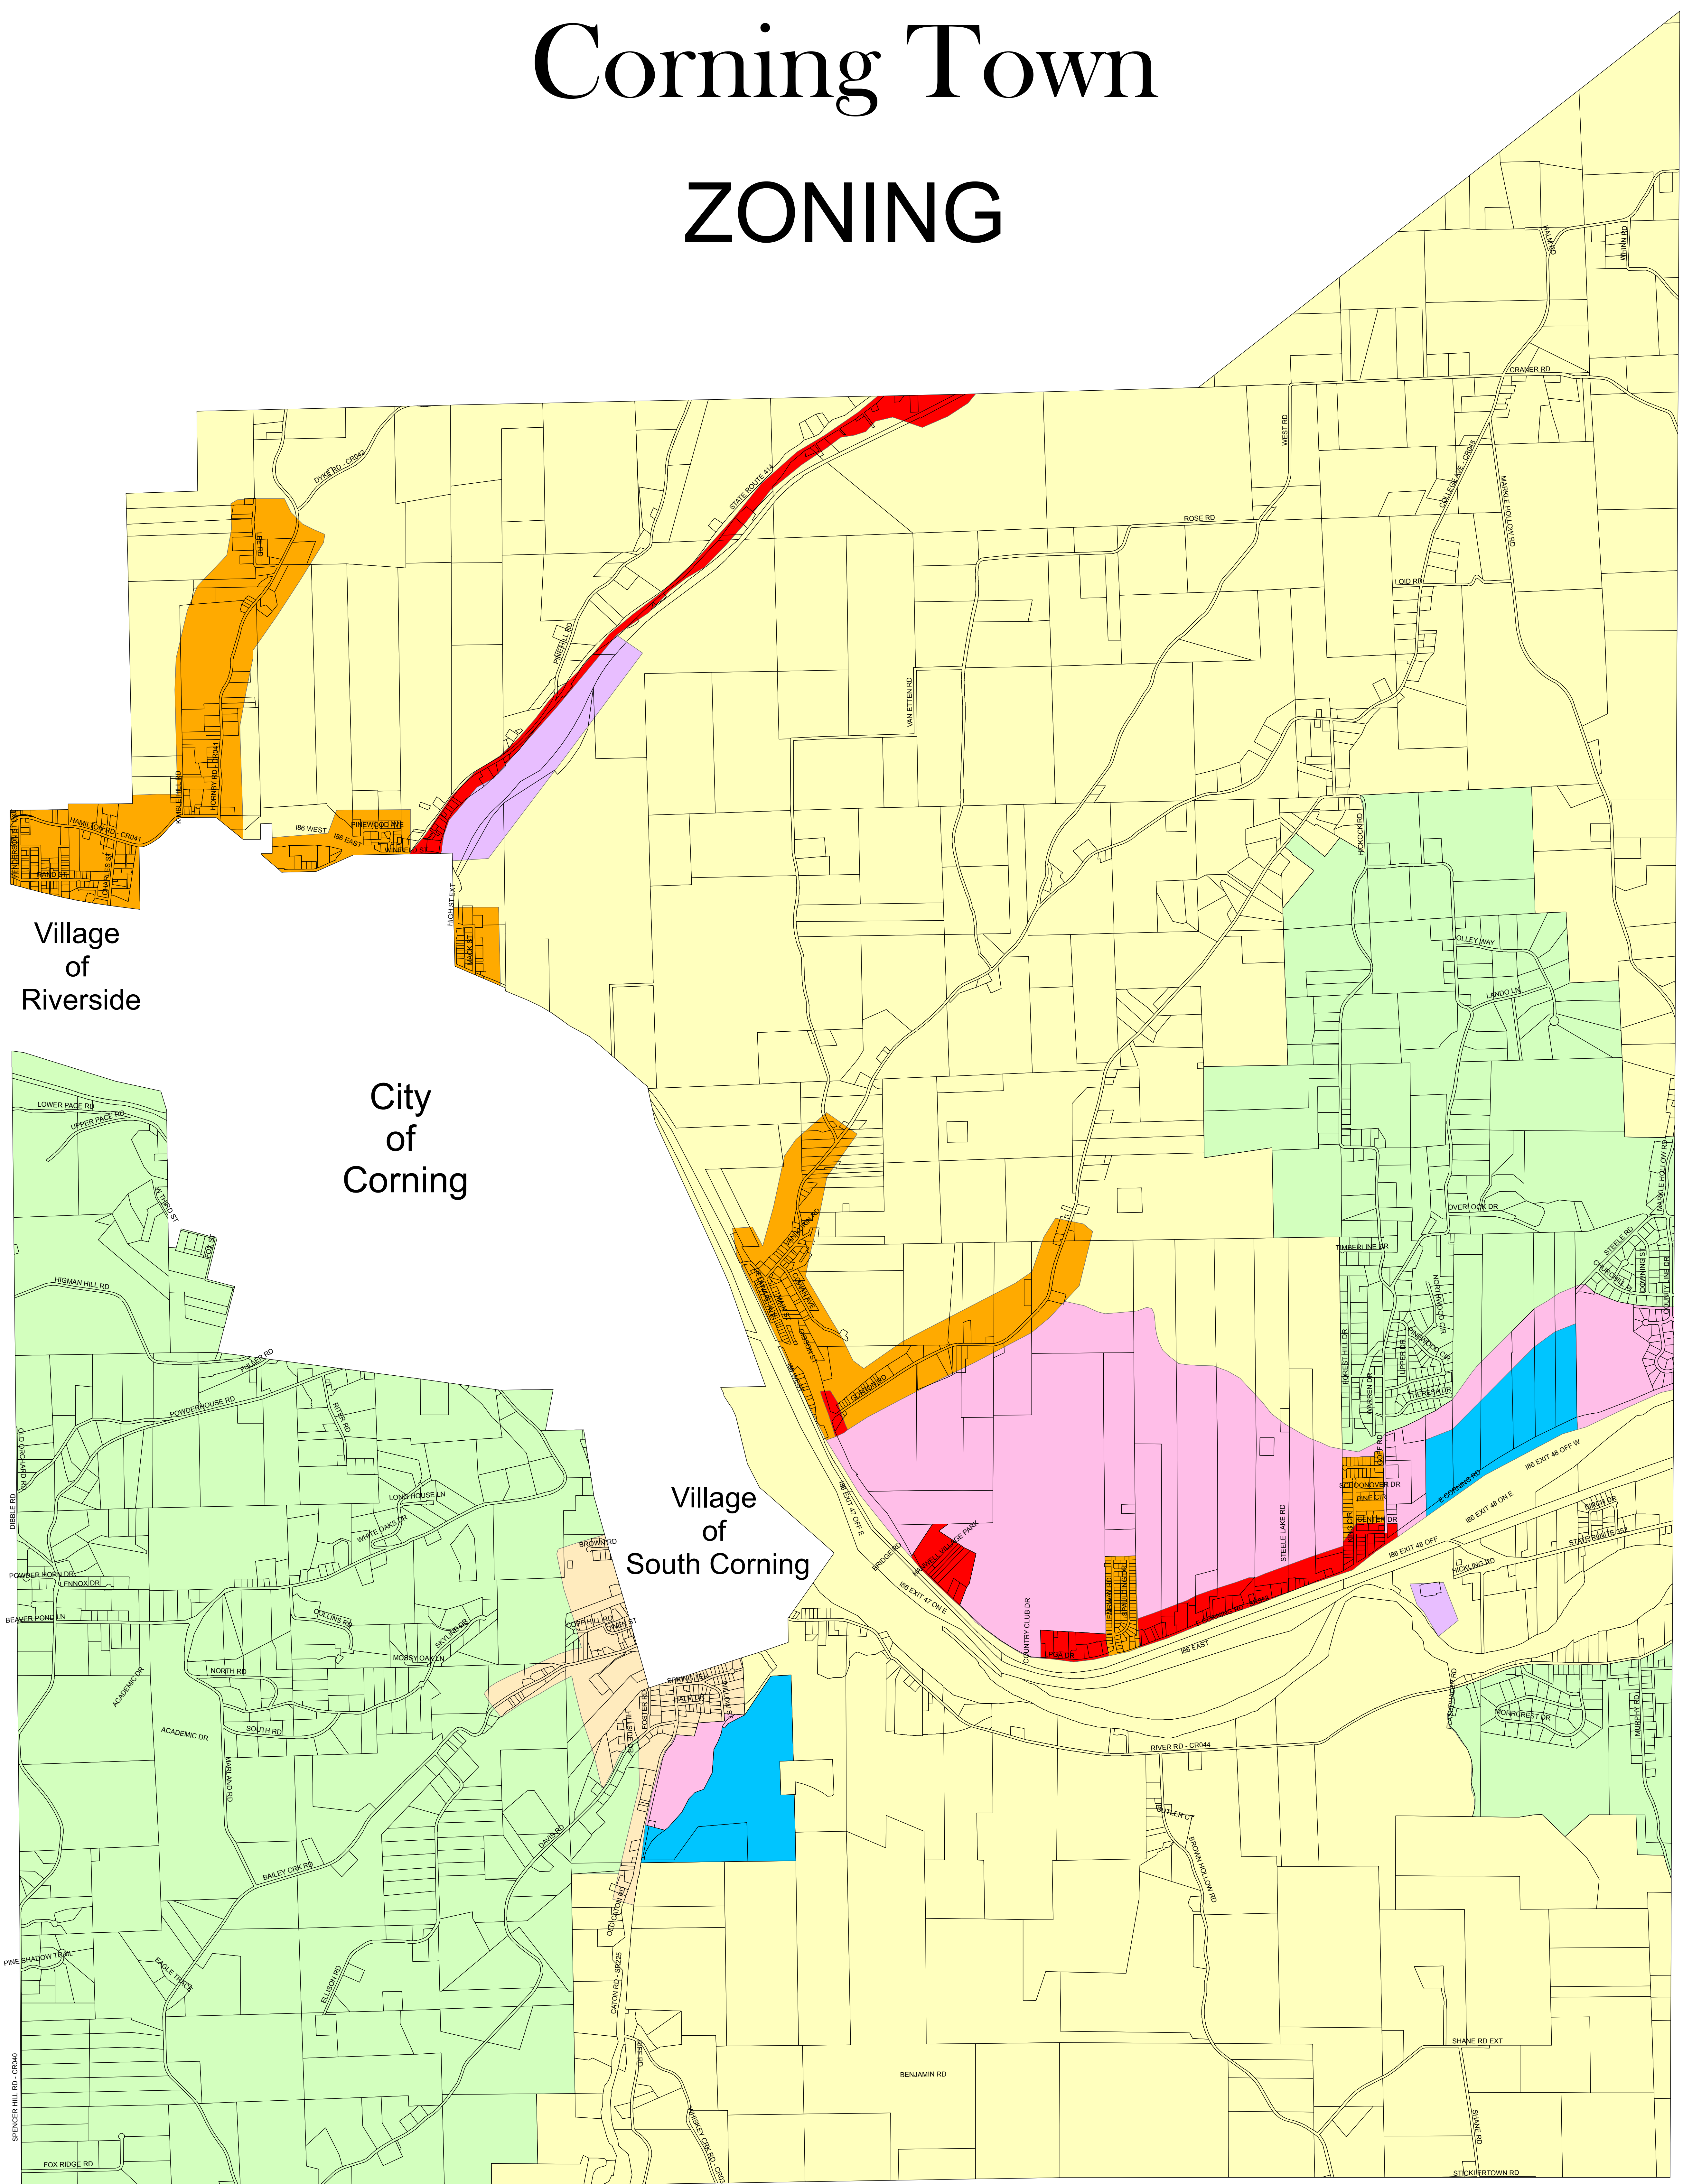

# Corning Town

## ZONING

Village of Riverside

City of Corning

Village of South Corning

**TownOfCorningZoning**

**DESIGNATIO**

- HIGHWAY BUSINESS
- INDUSTRIAL
- PLANNED DISTRICT
- PLANNED RESIDENTIAL DEVELOP.
- RESIDENCE, RURAL CONSERVATION
- RESIDENCE, RURAL, LOW DENSITY
- RESIDENCE, SUBURBAN, LOW DENS.
- RESIDENCE, SUBURBAN, MED DENS.